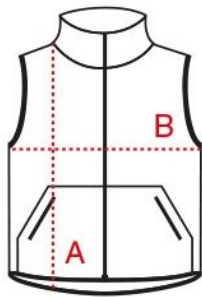

GILET INVERNALE IRONdogline

Art.
GILT16INV0002

Misure

		XXS	XS	S	M	L	XL	XXL	3XL	4XL
A	Punto Spalla	57.6	60.3	63	65.7	68.4	71.1	74.1	77.1	80.1
B	Torace	44	47	50	53	56	59	63	67	71