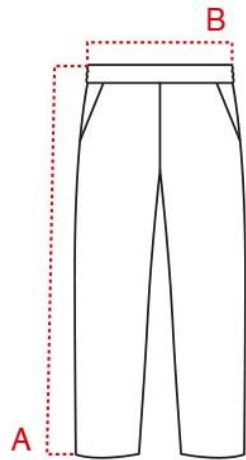

PANTALONE INVERNALE IRONdogline GAMBA CORTA

Art.  
PANT16INV0000

Misure

		XXS	XS	S	M	L	XL	XXL	3XL	4XL
A	Esterno Gamba	97.5	98.5	99.5	100.5	101.5	102.5	103	103.5	104
B	½ Vita	28	30.5	33	35.5	38	40.5	43	46	49