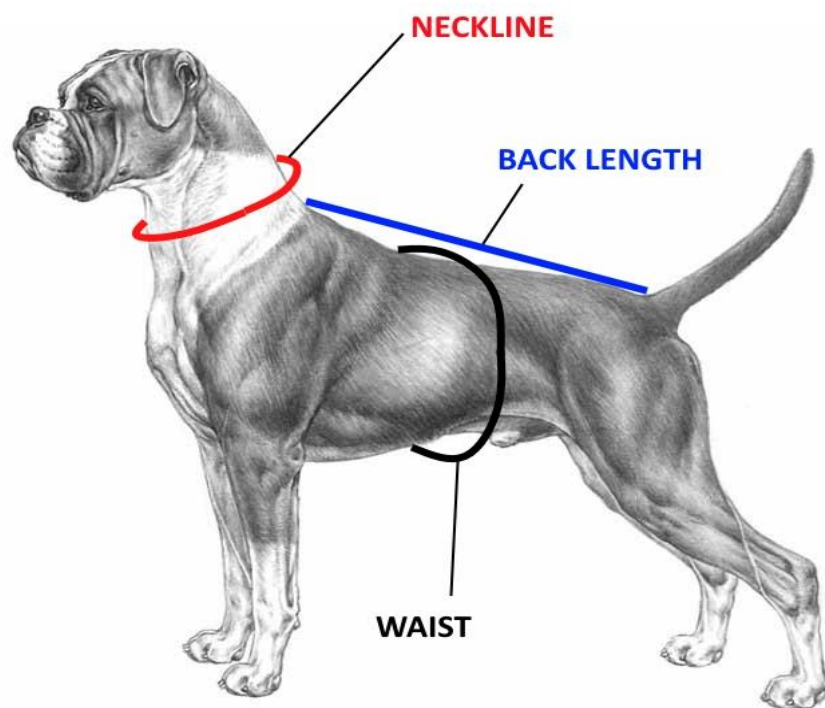

### Safety Life Vest

Tg	BACK LENGTH	NECKLINE	WAIST	DOG WEIGHT
XS	20cm	18-35 cm	30-40 cm	0-5 kg
S	27 cm	33-45 cm	33-48 cm	5-10 kg
M	35 cm	40-55 cm	42-58 cm	10-20 kg
L	42 cm	50-75 cm	55-75 cm	20-40 kg
XL	50 cm	60-80 cm	70-95 cm	40-80 kg