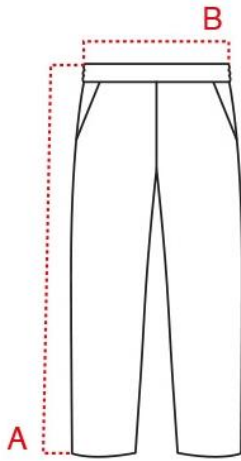

PANTALONE IRONdogline Estivo

Art.
PA17E01

Misure

		XXS	XS	S	M	L	XL	XXL		
A	Esterno Gamba	97.5	98.5	99.5	100.5	101.5	102.5	103		
B	½ Vita	28	30.5	33	35.5	38	40.5	43		